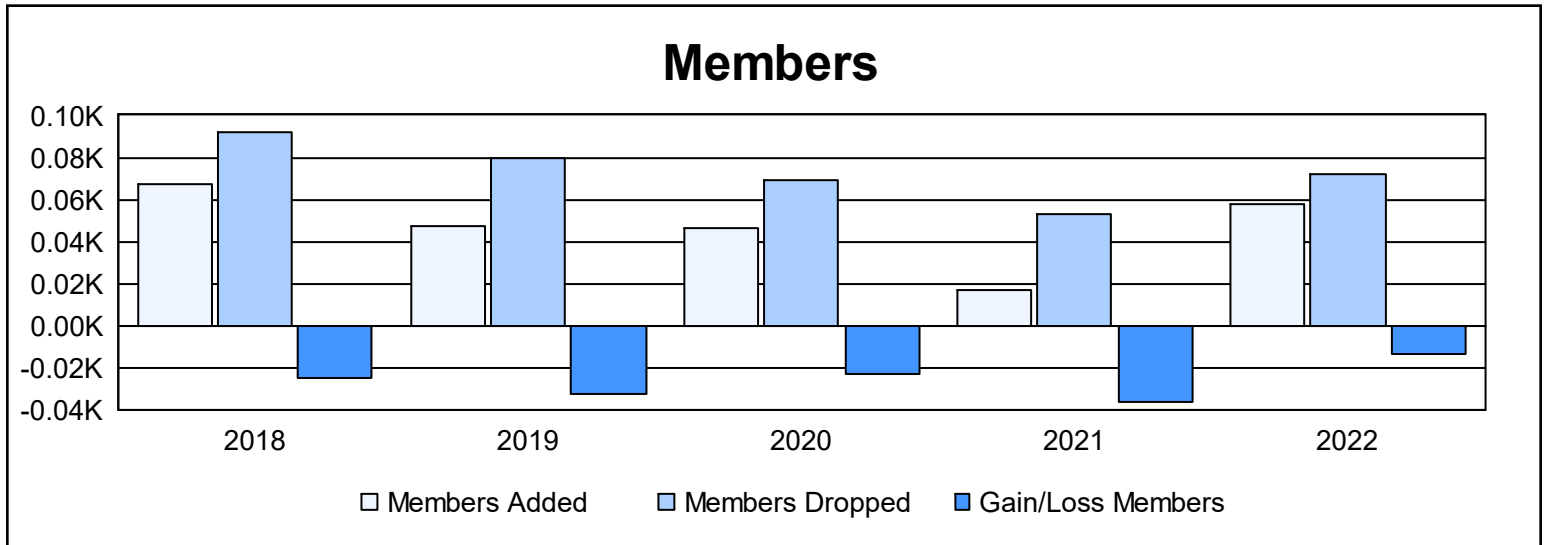

Year	New Clubs	Dropped Clubs	Gain/ Loss Clubs	New Members	Charter Members	Reinstate Members	Transfer Members	Total Member Added	Total Members Dropped	Gain/ Loss Members
2017-2018	0	1	-1	64	0	3	0	67	92	-25
2018-2019	0	0	0	41	0	5	1	47	80	-33
2019-2020	0	0	0	44	1	0	1	46	69	-23
2020-2021	0	0	0	16	0	0	1	17	53	-36
2021-2022	0	1	-1	49	0	5	4	58	72	-14
<b>Average</b>	<b>0</b>	<b>0</b>	<b>0</b>	<b>43</b>	<b>0</b>	<b>3</b>	<b>1</b>	<b>47</b>	<b>73</b>	<b>-26</b>

### Membership Composition June 2022 Cumulative