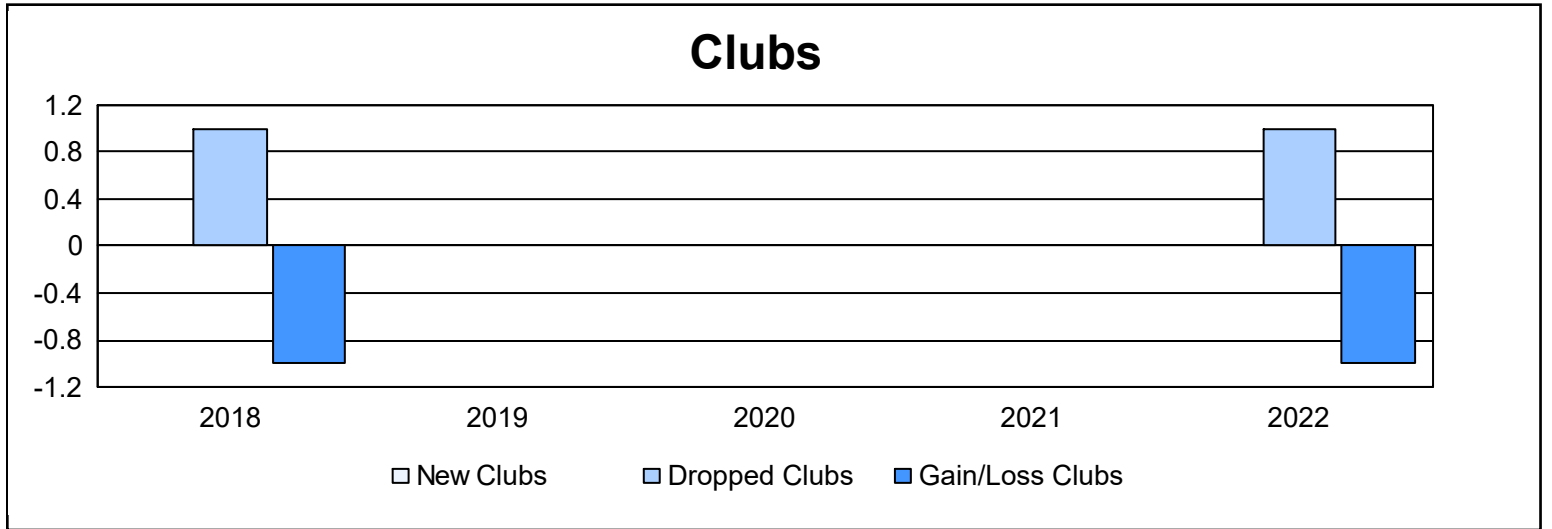

Year	New Clubs	Dropped Clubs	Gain/ Loss Clubs	New Members	Charter Members	Reinstate Members	Transfer Members	Total Member Added	Total Members Dropped	Gain/ Loss Members
2017-2018	0	1	-1	64	0	3	0	67	92	-25
2018-2019	0	0	0	41	0	5	1	47	80	-33
2019-2020	0	0	0	44	1	0	1	46	69	-23
2020-2021	0	0	0	16	0	0	1	17	53	-36
2021-2022	0	1	-1	49	0	5	4	58	72	-14
<b>Average</b>	<b>0</b>	<b>0</b>	<b>0</b>	<b>43</b>	<b>0</b>	<b>3</b>	<b>1</b>	<b>47</b>	<b>73</b>	<b>-26</b>

### Membership Composition June 2022 Cumulative