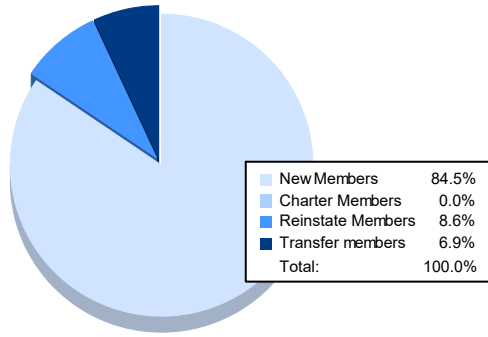

Year	New Clubs	Dropped Clubs	Gain/ Loss Clubs	New Members	Charter Members	Reinstate Members	Transfer Members	Total Member Added	Total Members Dropped	Gain/ Loss Members
2017-2018	0	1	-1	64	0	3	0	67	92	-25
2018-2019	0	0	0	41	0	5	1	47	80	-33
2019-2020	0	0	0	44	1	0	1	46	69	-23
2020-2021	0	0	0	16	0	0	1	17	53	-36
2021-2022	0	1	-1	49	0	5	4	58	72	-14
<b>Average</b>	<b>0</b>	<b>0</b>	<b>0</b>	<b>43</b>	<b>0</b>	<b>3</b>	<b>1</b>	<b>47</b>	<b>73</b>	<b>-26</b>

### Membership Composition June 2022 Cumulative